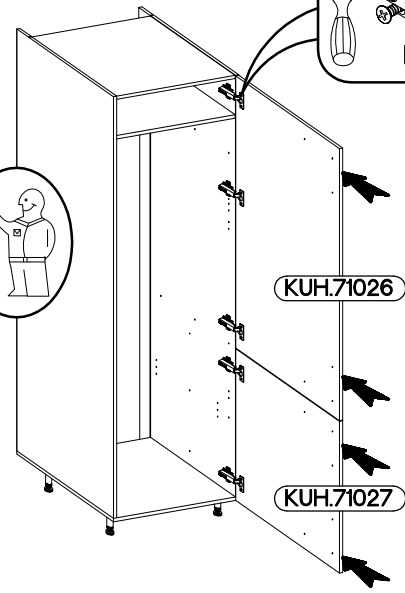

4

60 LO-2100

L=160mm M4x22mm

S

2

U

4

WARIANT A