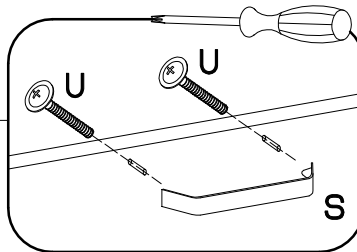

4

60 LO-2100

L=160mm M4x22mm

S

2

U

4

WARIANT A