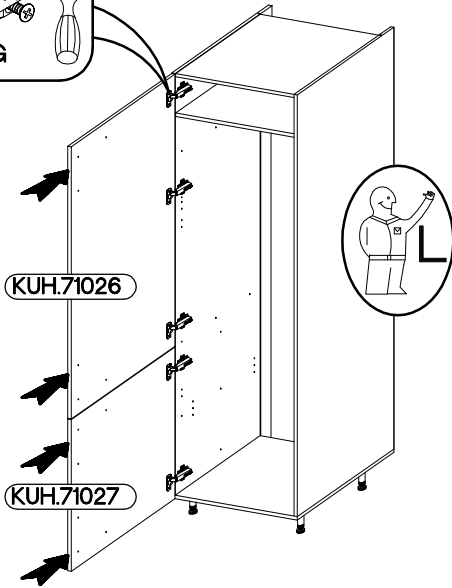

4

60 LO-2100

L=160mm M4x22mm

S

2

U

4

WARIANT A