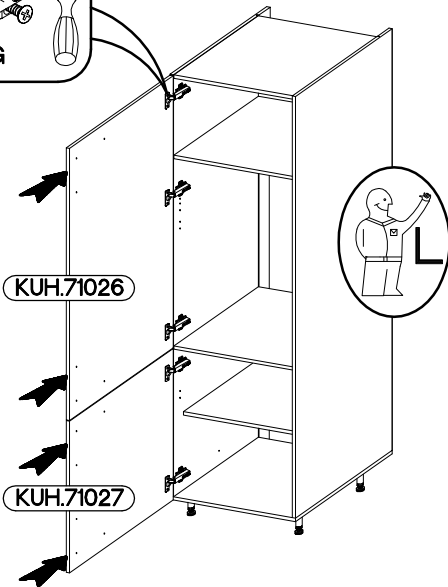

WARIANT B

VARIANT HIGH GLOSS