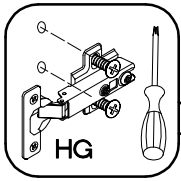

4

60 LO-2100

L=160mm M4x22mm

S

2

U

4

WARIANT A