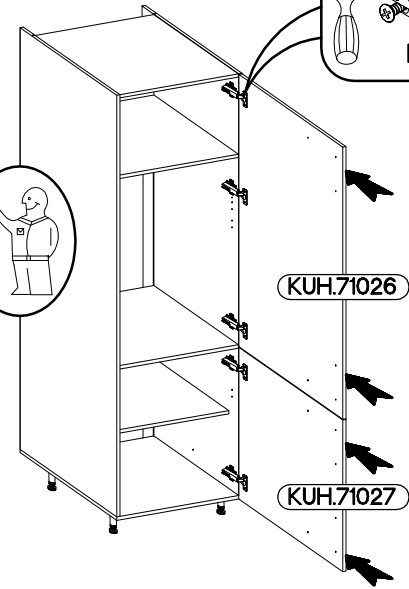

WARIANT B

VARIANT HIGH GLOSS